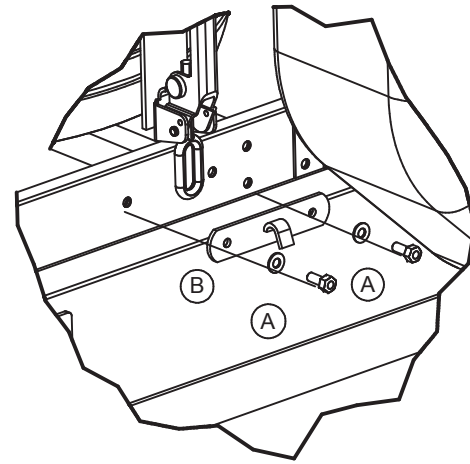

MONTAGE SUPPORT ROUE DE SECOURS EXTENSIBLE  
 REMORQUE 2560X1340 500 KG SF DOUBLE ESSIEU

A (0.15:1)

B (0.15:1)

X4

8X20

C (0.13:1)

X1

B