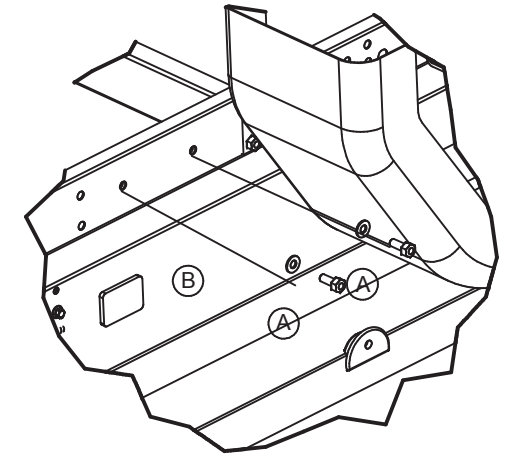

MONTAGE SUPPORT ROUE DE SECOURS EXTENSIBLE  
 REMORQUE 2560X1340 500 KG SF DOUBLE ESSIEU

A (0.15:1)

B (0.15:1)

X4

8X20

C (0.13:1)

X1

B