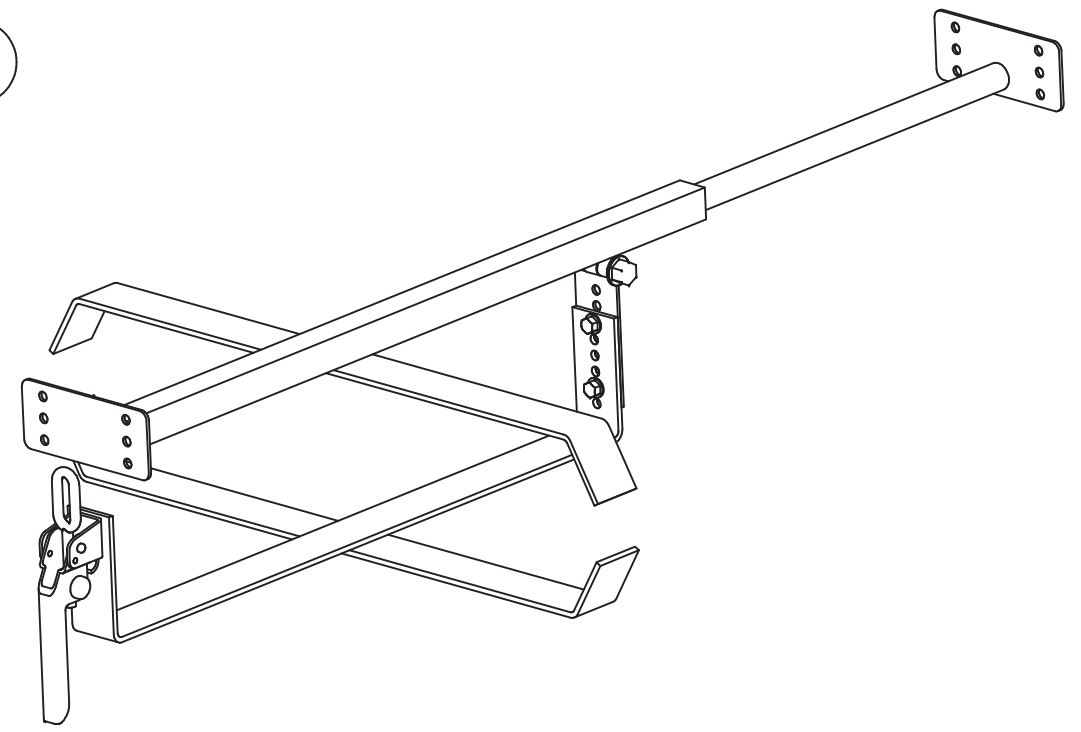

# NOTICE MONTAGE SUPPORT ROUE DE SECOURS EXTENSIBLE

1

2

3

4

X3

8X20

(A)

MONTAGE SUPPORT ROUE DE SECOURS EXTENSIBLE  
 REMORQUE 2560X1340 500 KG SF DOUBLE ESSIEU

A (0.15:1)

B (0.15:1)

X4

8X20

C (0.13:1)

X1

B