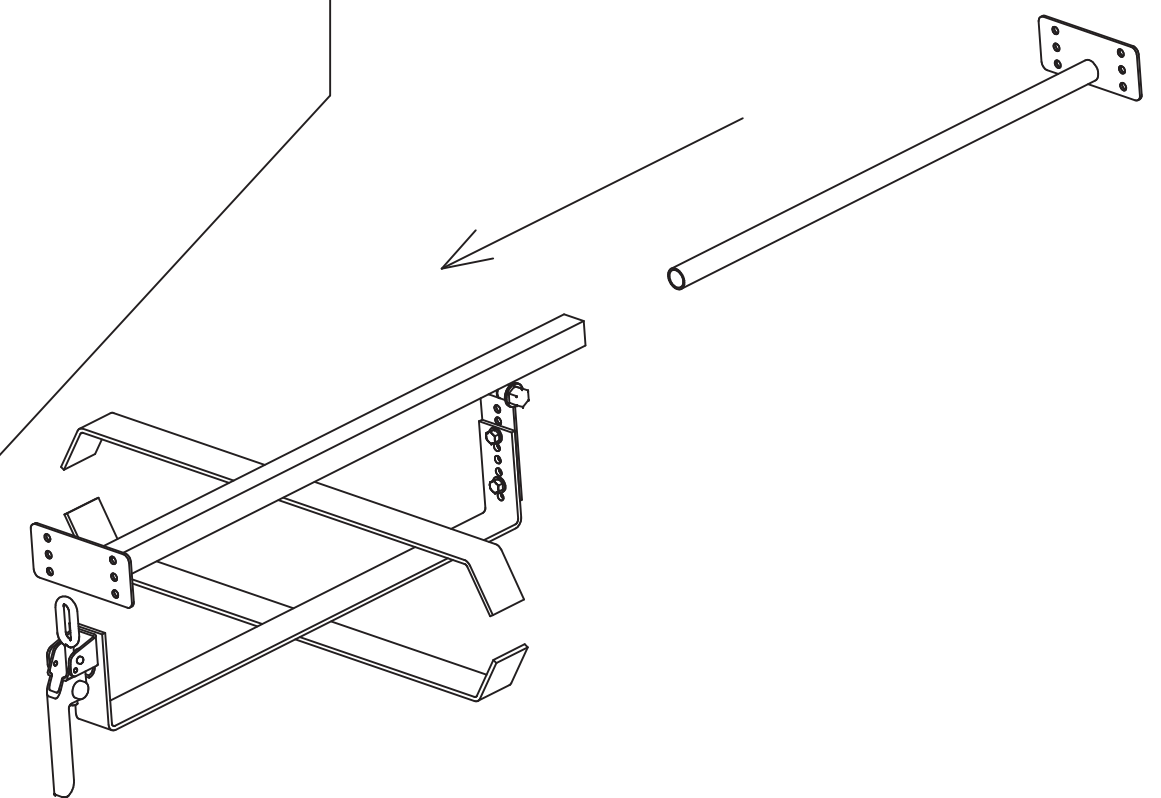

# NOTICE MONTAGE SUPPORT ROUE DE SECOURS EXTENSIBLE

1

2

3

4

X3

8X20

(A)

MONTAGE SUPPORT ROUE DE SECOURS EXTENSIBLE  
 REMORQUE 2560X1340 500 KG SF DOUBLE ESSIEU

A (0.15:1)

B (0.15:1)

X4

8X20

C (0.13:1)

X1

B