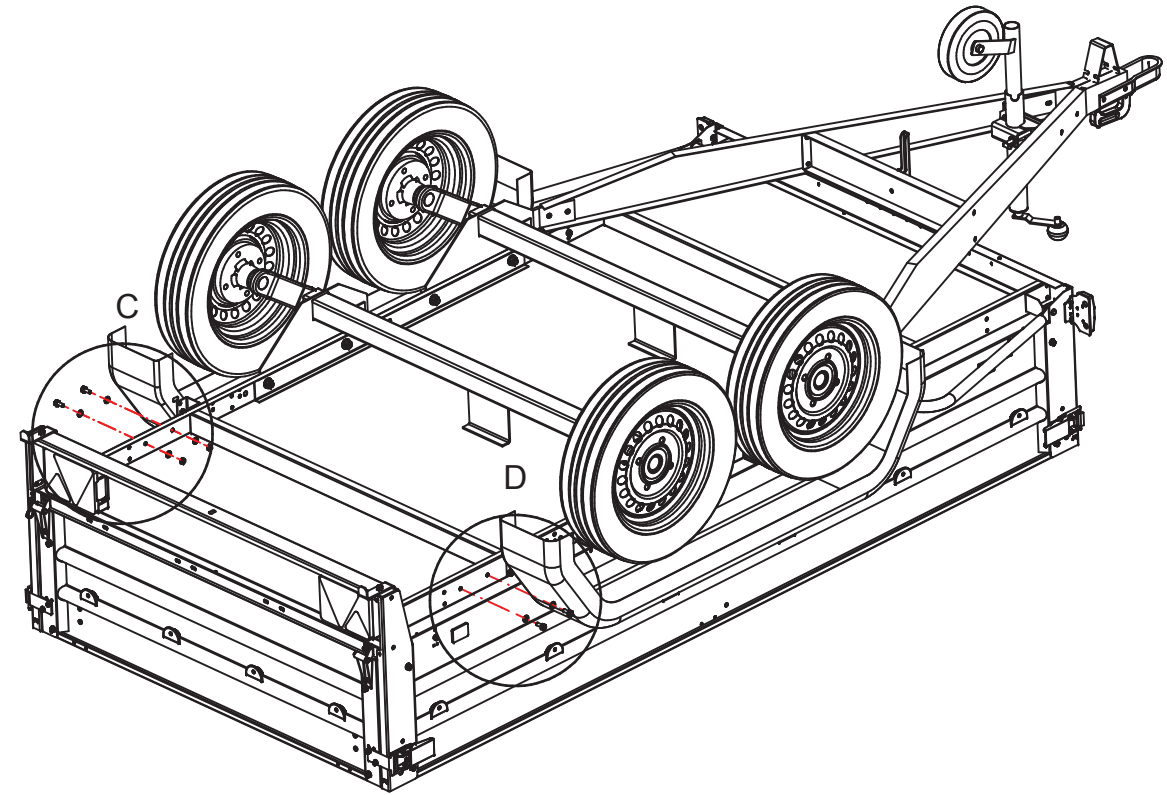

# NOTICE MONTAGE SUPPORT ROUE DE SECOURS EXTENSIBLE

1

2

3

4

X3

8X20

(A)

MONTAGE SUPPORT ROUE DE SECOURS EXTENSIBLE  
 REMORQUE 2560X1340 500 KG SF DOUBLE ESSIEU

A (0.15:1)

B (0.15:1)

X4

8X20

C (0.13:1)

X1

B