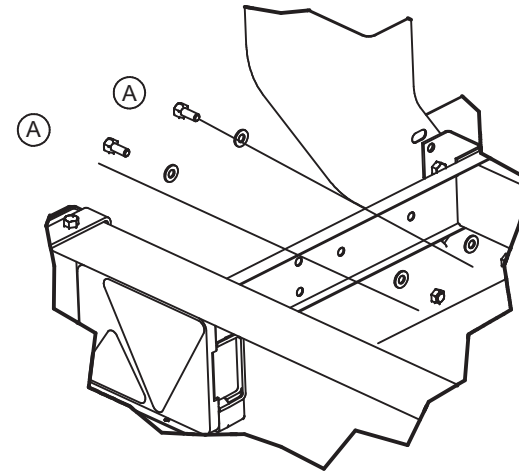

MONTAGE SUPPORT ROUE DE SECOURS EXTENSIBLE  
 REMORQUE 2560X1340 500 KG SF DOUBLE ESSIEU

A (0.15:1)

B (0.15:1)

X4

8X20

C (0.13:1)

X1

B