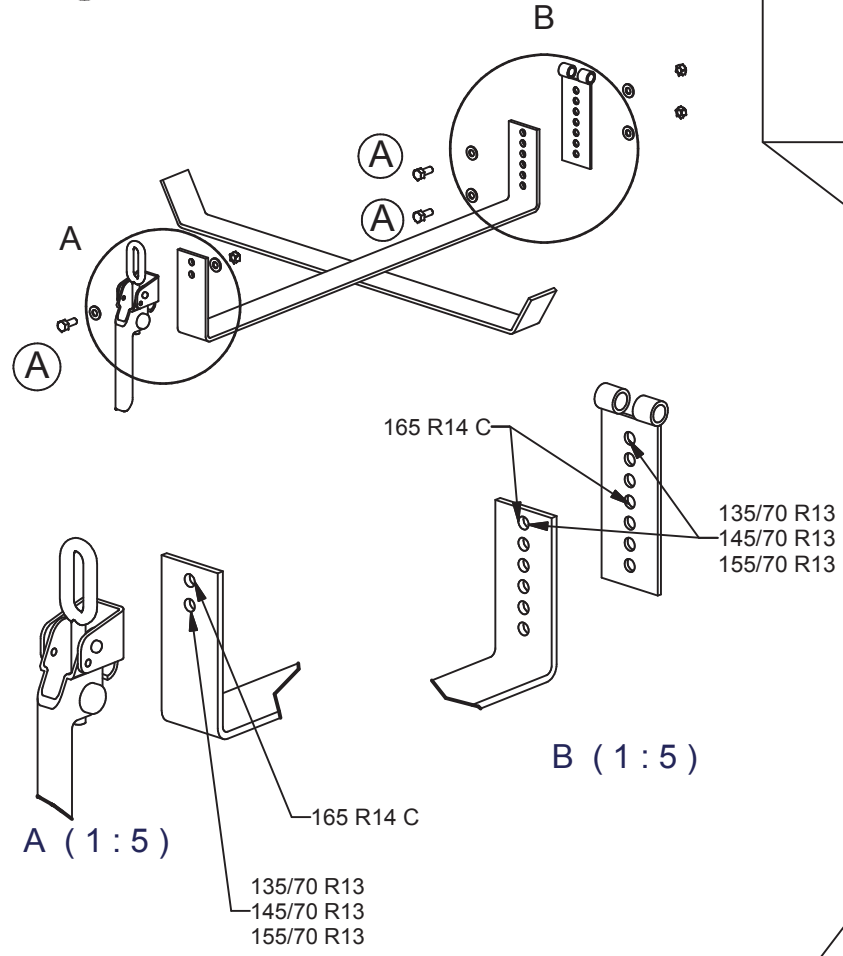

# NOTICE MONTAGE

# NOTICE MONTAGE SUPPORT ROUE DE SECOURS EXTENSIBLE

1

2

3

4

X3

8X20

(A)

MONTAGE SUPPORT ROUE DE SECOURS EXTENSIBLE  
 REMORQUE 2560X1340 500 KG SF DOUBLE ESSIEU

A (0.15:1)

B (0.15:1)

X4

8X20

C (0.13:1)

X1

B