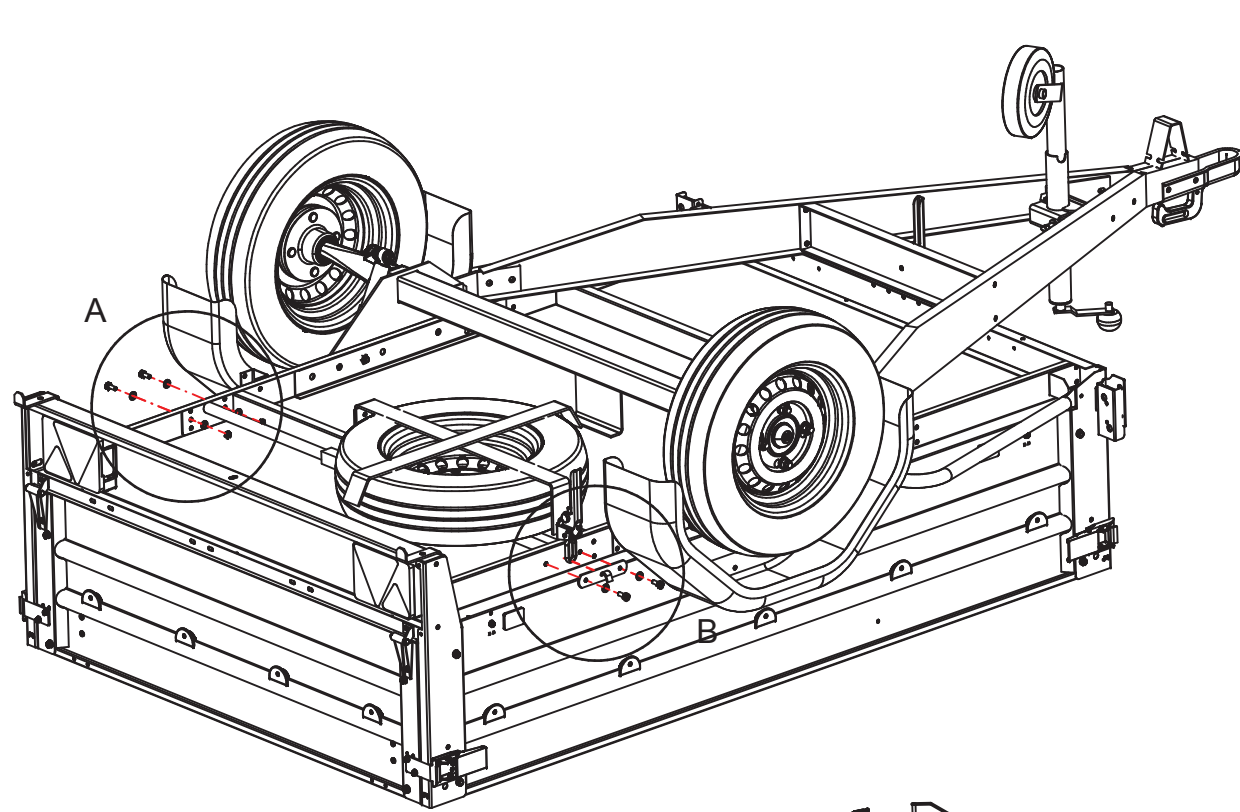

# NOTICE MONTAGE SUPPORT ROUE DE SECOURS EXTENSIBLE

1

2

3

4

X3

8X20

(A)

MONTAGE SUPPORT ROUE DE SECOURS EXTENSIBLE  
 REMORQUE 2560X1340 500 KG SF DOUBLE ESSIEU

A (0.15:1)

B (0.15:1)

X4

8X20

C (0.13:1)

X1

B