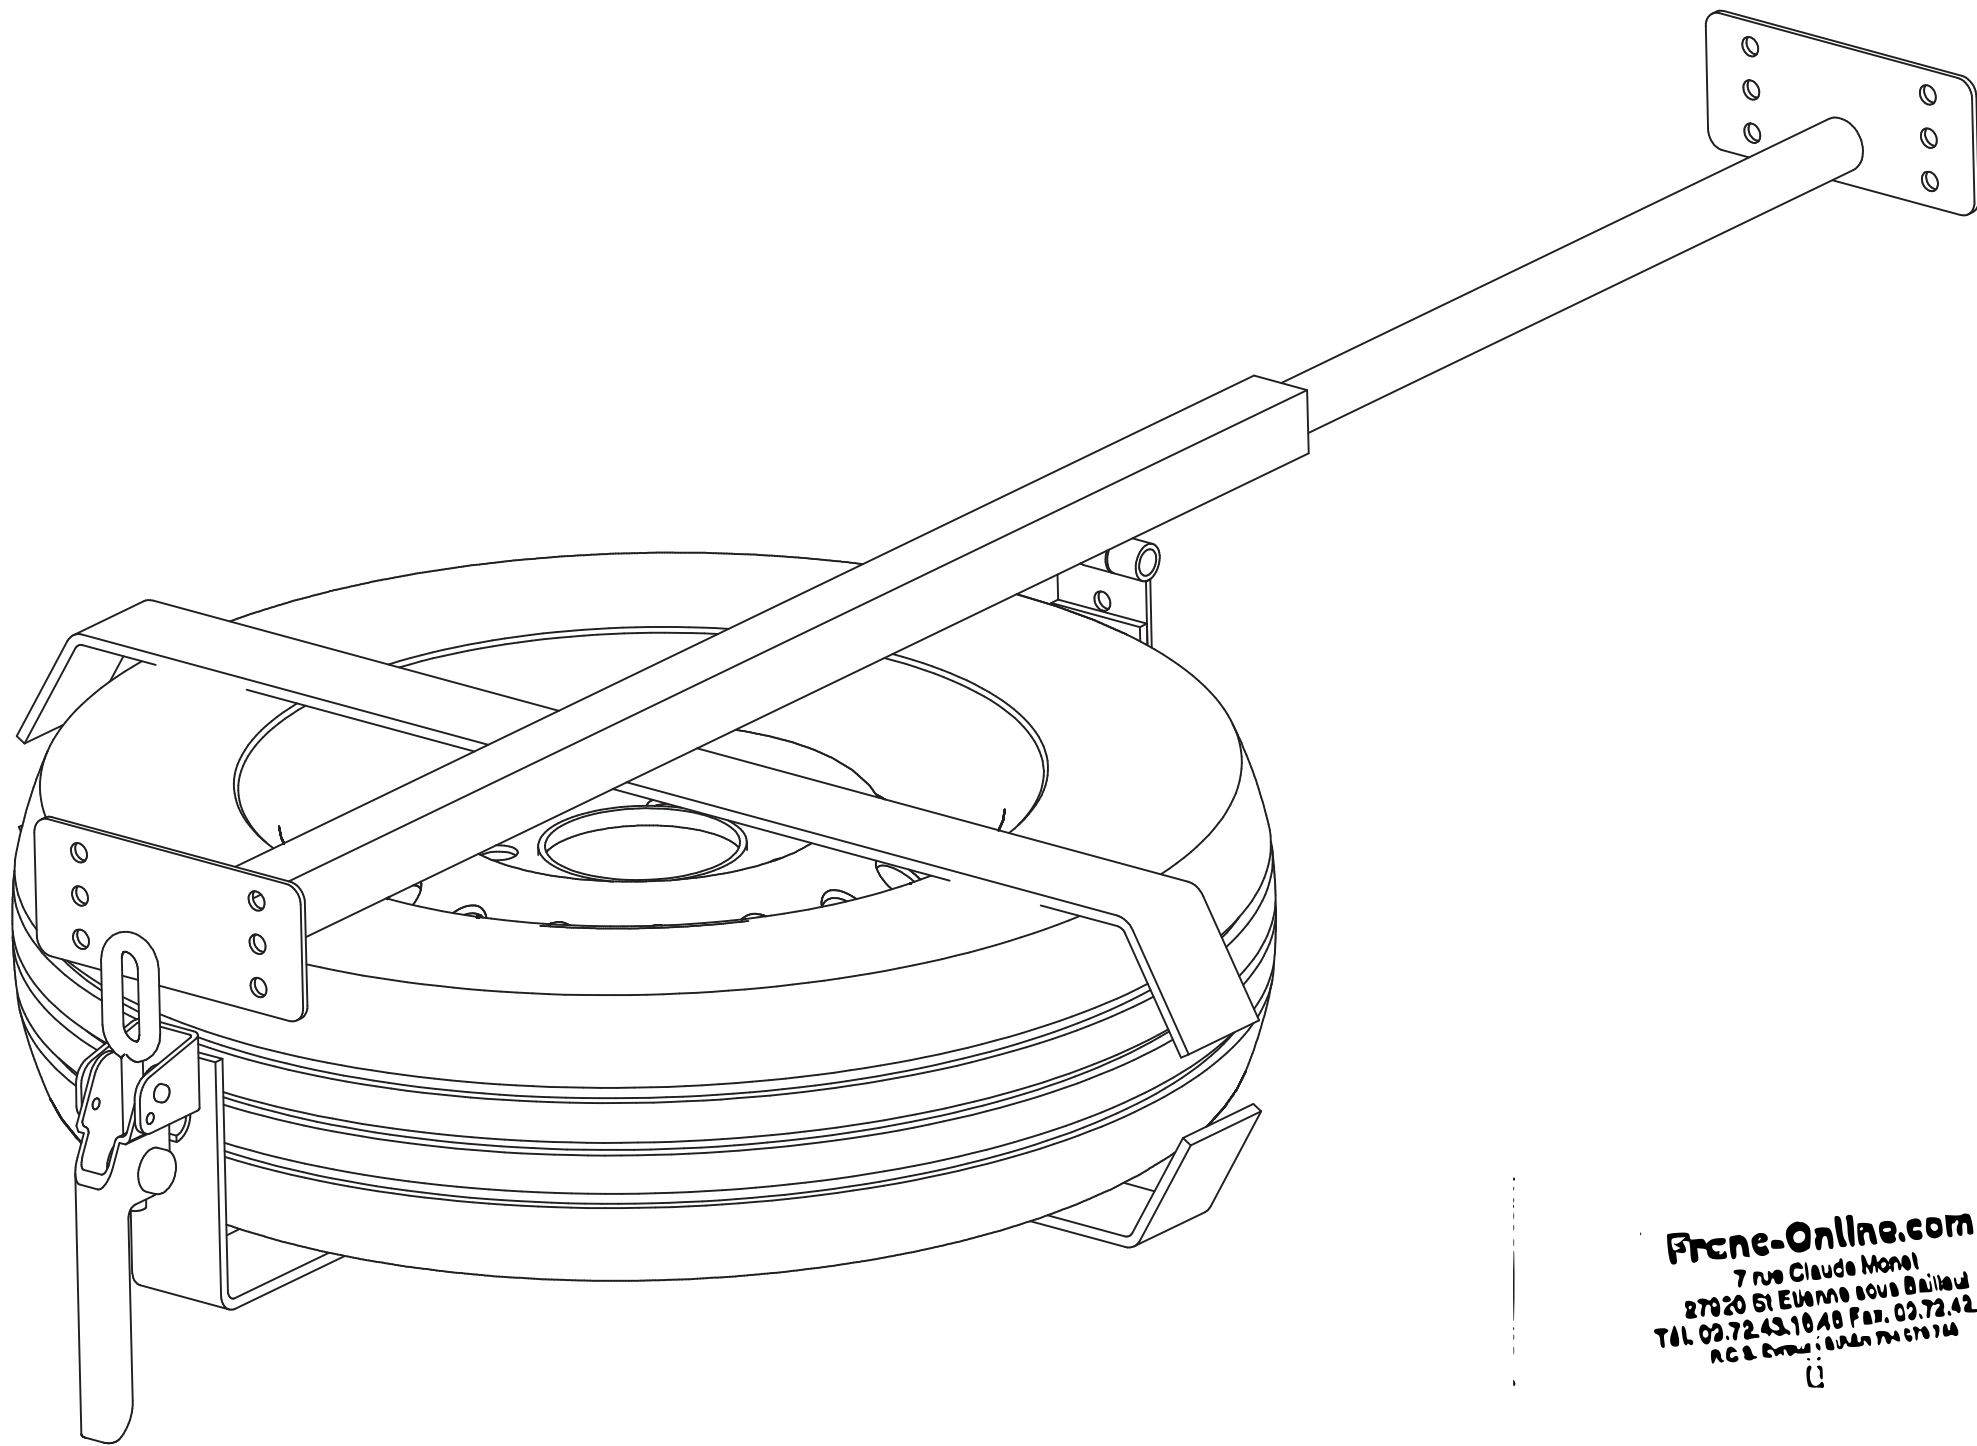

NOTICE MONTAGE

SUPPORT ROUE DE SECOURS EXTENSIBLE

Frene-Online.com
7 rue Claude Monnet
87920 St Etienne sous Baillet
TEL. 02.72.43.1648 Fax. 02.72.42.03
R.C.B. 814477944