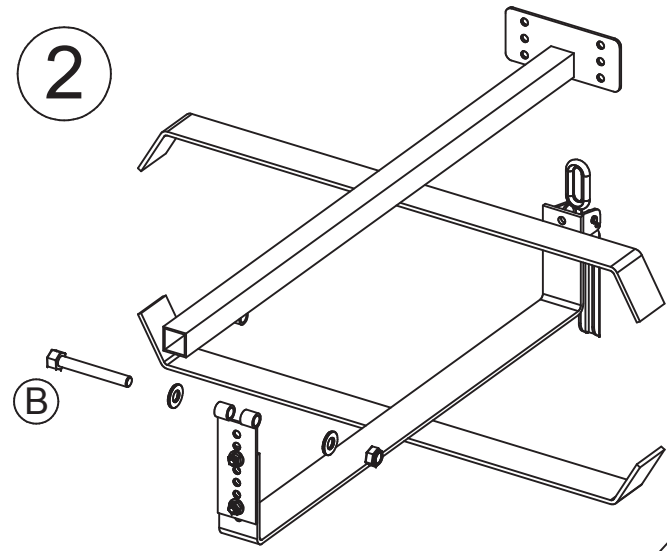

# NOTICE MONTAGE SUPPORT ROUE DE SECOURS EXTENSIBLE

1

2

3

4

X3

8X20

(A)

MONTAGE SUPPORT ROUE DE SECOURS EXTENSIBLE  
 REMORQUE 2560X1340 500 KG SF DOUBLE ESSIEU

A (0.15:1)

B (0.15:1)

X4

8X20

C (0.13:1)

X1

B