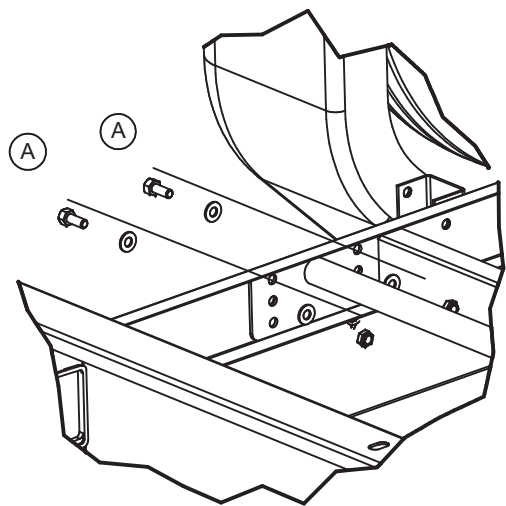

MONTAGE SUPPORT ROUE DE SECOURS EXTENSIBLE  
 REMORQUE 2560X1340 500 KG SF DOUBLE ESSIEU

A (0.15:1)

B (0.15:1)

X4

8X20

C (0.13:1)

X1

B